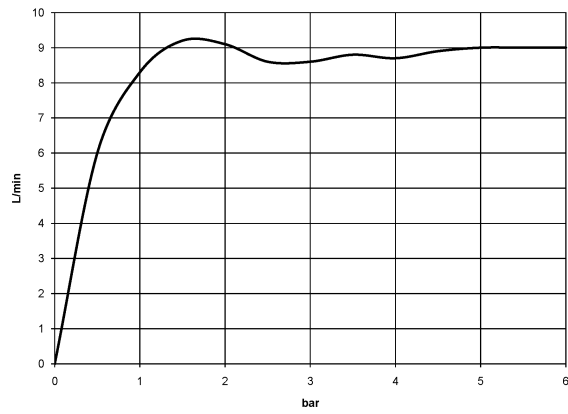

### Recommended miscellaneous

**Concealed wall elbow -**

- max. recess depth 163 mm
- min. recess depth 90 mm

35 085 970 90

28 508 979

mm [inches]

Flow rate chart

28 508 979

### Spare parts list

No.	Item Number	Name	Quantity used	Delivery time
1	09 27 22 003-00	rosette	1	10
2	90 14 10 026 00 90	seal	1	2
3	09 11 03 011-00	connection	1	10
4	04 12 11 110 00-00	shower	1	10